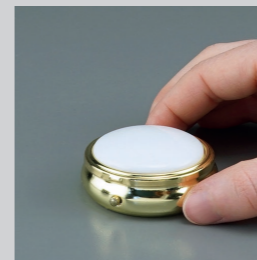

DDD.244/0
Fingerhut
THIMBLE

DDD.245/0
Fingerhut klein
THIMBLE SMALL

DDD.256/0
Fingerhut Wellenrand
THIMBLE WAVED RIM

DDD.915/0
Fingerhut Windmühle
THIMBLE WINDMILL

DDD.242/0
Pillendose
PILL BOX
Ø 5,0cm

DDD.239/0
Taschenaschenbecher
POCKET ASHTRAY